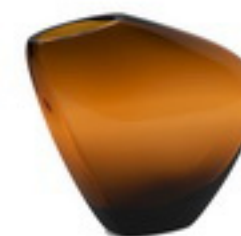

 **K0021GR**
Materials: 9mm glass
Size: W26 * H21

 **K0030GR**
Materials: 9mm glass
Size: W20 * H30

 **K0013GR**
Materials: 9mm glass
Size: W28 * H13

KOOKY

 **K0030AM**
Materials: 9mm glass
Size: W20 * H30