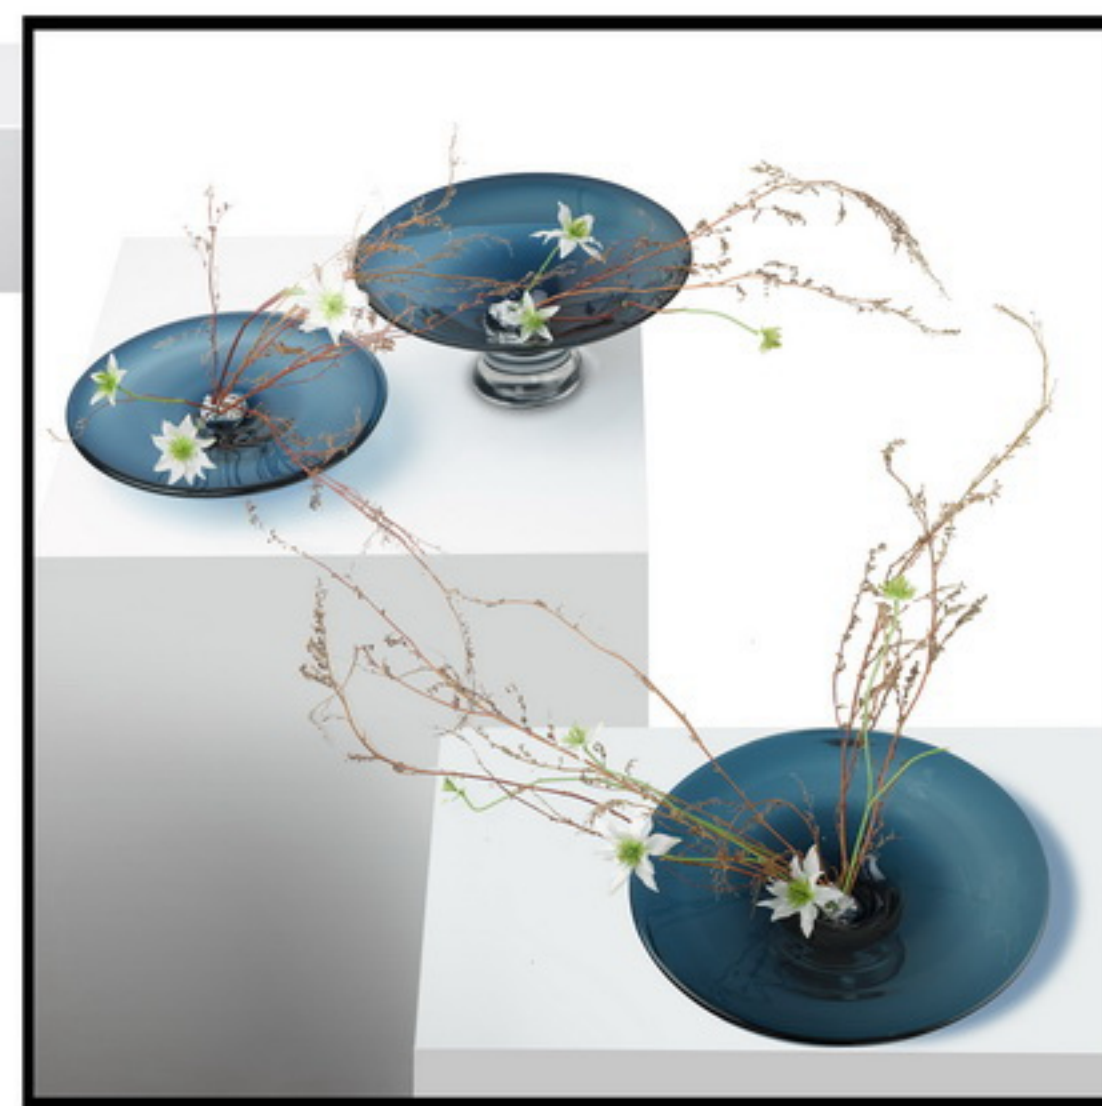

ELEMENT
ACCESSORIES

ALAIN

■ ALA06IB

Materials: glass
Size: D32 * H6

■ ALA10IB

Materials: glass
Size: D37 * H10

DAVOS

DAVOS is the city where the rich and powerful gather yearly. DAVOS seemed the perfect name for this vase because of its elegance yet robustness, luxury aspect yet sober design. The dark blue color also fits this name, blue like the skies above the mountains in Switzerland, deep color tones like the sapphire stone.

let's see if at the next World Economic Forum we can spot a DAVOS vase!

DAVOS

 **DAV10IB**

Materials: glass
Size: D13.6 * H20

 **DAV15IB**

Materials: glass
Size: D20.3 * H30

ENVIE

ENVIE