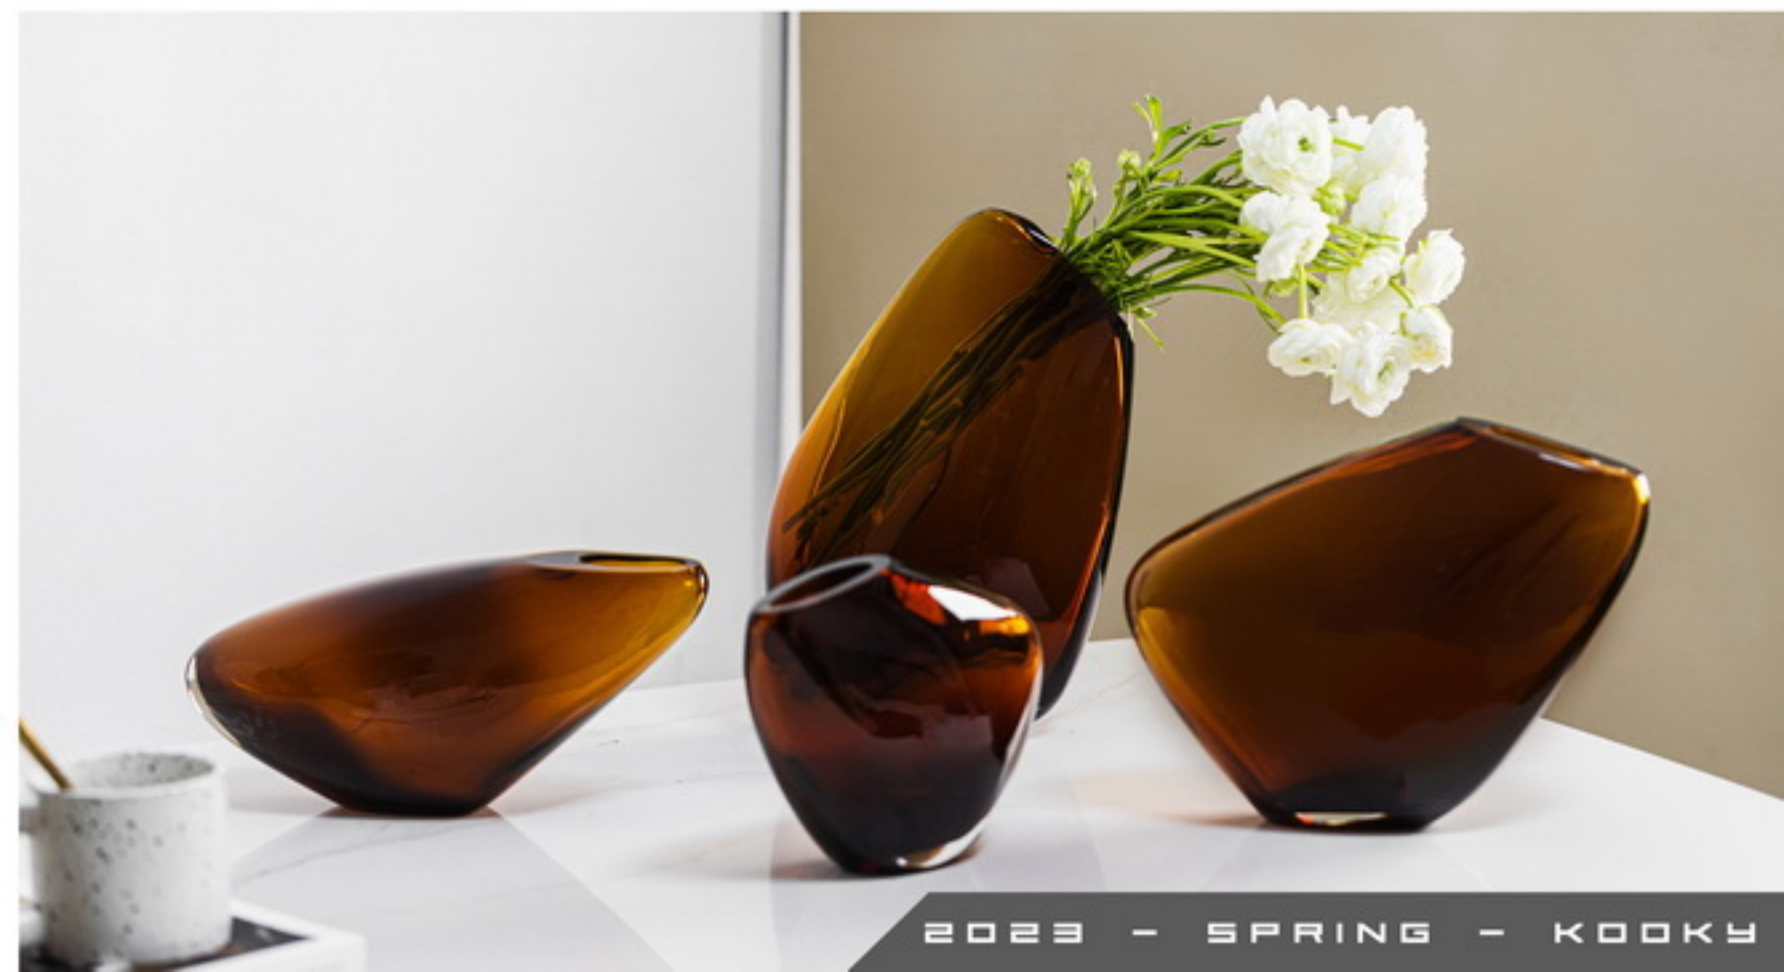

KOOKY

 **K0030AM**
Materials: 9mm glass
Size: W20 * H30

 **K0016AM**
Materials: 9mm glass
Size: W20 * H16

 **K0013AM**
Materials: 9mm glass
Size: W28 * H13

 **K0021AM**
Materials: 9mm glass
Size: W26 * H21